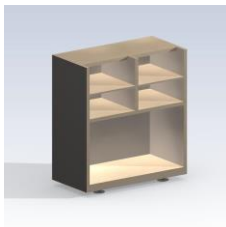

Visa 2013 Desk-High Shelving Unit

19 mm wood-core plywood
beech veneer on both sides,
visible surfaces have adhesive beech edge banding,
smooth veneer grain, matt varnished surface
rear wall made of plywood panel, with four adjustable feet

W = 580, H = 665 (+ 20), D = 310 (+ 150) mm