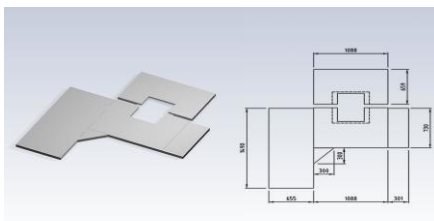

External frame: RAL 7047-4, telegrey; interior frame: anodised E6/EV1

Wall aperture: W 1170 mm x H 1610 mm

External dimensions: W 1340 mm x H 1780 mm

Visa 2013 Roller Blind

for use on operator's side, colour white
covers full width of window
made of firm, non-transparent material
operated by a plastic chain (pearl white) on the left side
measurements W 1080 mm x H 1350 mm
ERFAL side pull roller blind, material type Julia

Visa 2013 Desktop Panels

complete, consisting of 5 individual, plastic-coated multiplex panels 30-32 mm thick with visible, varnished edges, including all necessary connecting and fixing parts

- A – Visitor side approx. 1090 x 670 mm – included with visa counter
- B – Operator side approx. 1090 x 763 mm – included with visa counter
- C – Side panel approx. 1500 x 660 mm
- D – Triangular panel approx. 300 x 300 mm
- E – Side panel approx. 250 x 763 mm