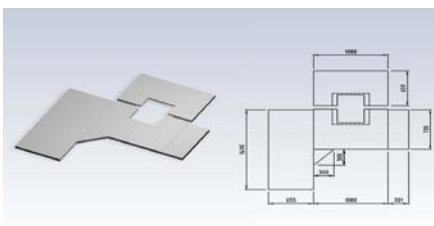

External frame: RAL 7047-4, telegrey; interior frame: anodised E6/EV1

Wall aperture: W 1170 mm x H 1610 mm

External dimensions: W 1340 mm x H 1780 mm

Visa 2000 Roller Blind

for use on operator's side, colour white
covers full width of window
made of firm, non-transparent material
operated by a plastic chain (pearl white) on the left side
measurements W 1080 mm x H 1350 mm
ERFAL side pull roller blind, material type Julia

Visa 2000 Desktop Panels

complete, consisting of 5 individual, plastic-coated multiplex panels 30-32 mm thick with visible, varnished edges, including all necessary connecting and fixing parts

A – Visitor side approx. 1090 x 670 mm – included with visa counter

B – Operator side approx. 1090 x 763 mm – included with visa counter

C – Side panel approx. 1500 x 660 mm

D – Triangular panel approx. 300 x 300 mm

E – Side panel approx. 250 x 763 mm

Visa Counter 2000

Visa 2000 Intercom, Type DELTA